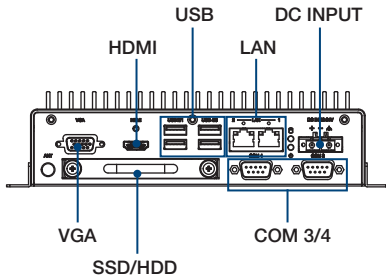

Dimensions

Unit: mm

Front Panel External I/O View

Rear Panel External I/O View

Ordering Information

Part No.	CPU	RAM	Display	GbE	USB 3.1 Gen 2	RS-232/422/485	Audio	Full-size MiniPCIe	SIM	M.2	2.5" SATA III HDD Bay	mSATA	Power Input	Operating Temp.
ARK-1551-S6A1	Intel® Core i5-8365UE Q/C SoC	Up to 32GB**	HDMI x 1 VGA x 1	2	4	4	Mic-in or Line-out	1	1	1	1 x swappable HDD Bay**	1 (shared w/ mPCIe)**	12-24 Vdc	-20 ~ 55 °C*
ARK-1551-U0A1	Celeron 4305UE D/C SoC	Up to 32GB**	HDMI x 1 VGA x 1	2	4	4	Min-in or Line-out	1	1	1	1 x swappable HDD Bay**	1 (shared w/ mPCIe)**	12-24 Vdc	-20 ~ 55 °C*
ARK-1551-U2A1	CPU Intel® Core™ i3-8145UE	Up to 32GB**	HDMI x 1 VGA x 1	2	4	4	Mic-in or Line-out	1	1	1	1 x swappable HDD Bay**	1 (shared w/ mPCIe)**	12-24 Vdc	-20 ~ 55 °C*
ARK-1551-S6A2	Intel® Core i5-8365UE Q/C SoC	Up to 32GB**	HDMI x 1 VGA x 1	2	4	4	N/A	1	1	1	1 x swappable HDD Bay**	1 (shared w/ mPCIe)**	12-24 Vdc	-20 ~ 55 °C*

*CPU condition: Turbo boost on with 0.7 air flow

** Memory, storage and operating system bundled by request.

Packing List

Part Number	Description
-	1 x ARK-1551 unit
-	1 x user manual (Simplified Chinese)
-	1 x wrench for top cover
-	1 x 3-pin terminal block
-	1 x 2-pin terminal block for remote power switch
-	WISE-PaaS/DeviceOn Package
-	2 x LAN Clip
-	1 x wall mount kit