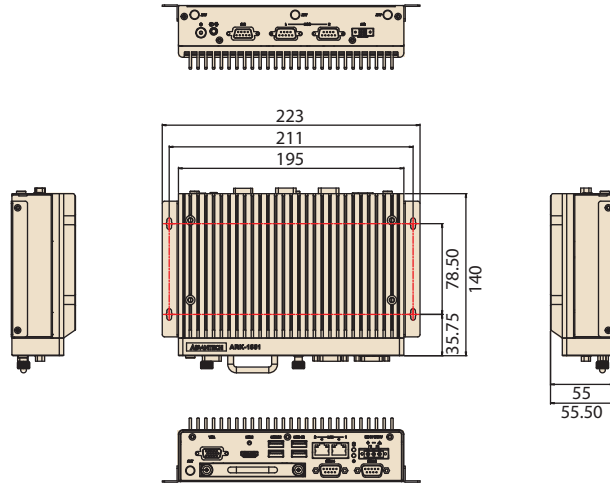

Dimensions

Unit: mm

Front Panel External I/O View

Rear Panel External I/O View

Ordering Information

Part No.	CPU	RAM	Display	GbE	USB 3.1 Gen 2	RS-232/422/485	Audio	Full-size MiniPCIe	SIM	M.2	2.5" SATA III HDD Bay	mSATA	Power Input	Operating Temp.
ARK-1551-S6A1	Intel® Core i5-8365UE Q/C SoC	Up to 32GB**	HDMI x 1 VGA x 1	2	4	4	Mic-in or Line-out	1	1	1	1 x swappable HDD Bay**	1 (shared w/ mPCIe)**	12-24 Vdc	-20 ~ 55 °C*
ARK-1551-U0A1	Celeron 4305UE D/C SoC	Up to 32GB**	HDMI x 1 VGA x 1	2	4	4	Min-in or Line-out	1	1	1	1 x swappable HDD Bay**	1 (shared w/ mPCIe)**	12-24 Vdc	-20 ~ 55 °C*
ARK-1551-U2A1	CPU Intel® Core™ i3-8145UE	Up to 32GB**	HDMI x 1 VGA x 1	2	4	4	Mic-in or Line-out	1	1	1	1 x swappable HDD Bay**	1 (shared w/ mPCIe)**	12-24 Vdc	-20 ~ 55 °C*
ARK-1551-S6A2	Intel® Core i5-8365UE Q/C SoC	Up to 32GB**	HDMI x 1 VGA x 1	2	4	4	N/A	1	1	1	1 x swappable HDD Bay**	1 (shared w/ mPCIe)**	12-24 Vdc	-20 ~ 55 °C*

*CPU condition: Turbo boost on with 0.7 air flow

** Memory, storage and operating system bundled by request.

Packing List

Part Number	Description
-	1 x ARK-1551 unit
-	1 x user manual (Simplified Chinese)
-	1 x wrench for top cover
-	1 x 3-pin terminal block
-	1 x 2-pin terminal block for remote power switch
-	WISE-PaaS/DeviceOn Package
-	2 x LAN Clip
-	1 x wall mount kit