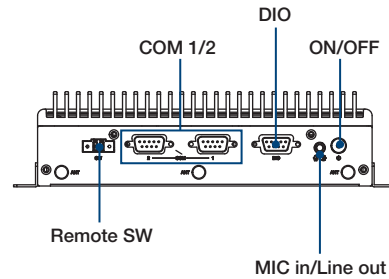

Dimensions

Unit: mm

Front Panel External I/O View

Rear Panel External I/O View

Ordering Information

Part No.	CPU	RAM	Display	GbE	USB 3.1 Gen 2	RS-232/422/485	Audio	Full-size MiniPCIe	SIM	M.2	2.5" SATA III HDD Bay	mSATA	Power Input	Operating Temp.
ARK-1551-S6A1	Intel® Core i5-8365UE Q/C SoC	Up to 32GB**	HDMI x 1 VGA x 1	2	4	4	Mic-in or Line-out	1	1	1	1 x swappable HDD Bay**	1 (shared w/ mPCIe)**	12-24 Vdc	-20 ~ 55 °C*
ARK-1551-U0A1	Celeron 4305UE D/C SoC	Up to 32GB**	HDMI x 1 VGA x 1	2	4	4	Min-in or Line-out	1	1	1	1 x swappable HDD Bay**	1 (shared w/ mPCIe)**	12-24 Vdc	-20 ~ 55 °C*
ARK-1551-U2A1	CPU Intel® Core™ i3-8145UE	Up to 32GB**	HDMI x 1 VGA x 1	2	4	4	Mic-in or Line-out	1	1	1	1 x swappable HDD Bay**	1 (shared w/ mPCIe)**	12-24 Vdc	-20 ~ 55 °C*
ARK-1551-S6A2	Intel® Core i5-8365UE Q/C SoC	Up to 32GB**	HDMI x 1 VGA x 1	2	4	4	N/A	1	1	1	1 x swappable HDD Bay**	1 (shared w/ mPCIe)**	12-24 Vdc	-20 ~ 55 °C*

*CPU condition: Turbo boost on with 0.7 air flow

** Memory, storage and operating system bundled by request.

Packing List

Part Number	Description
-	1 x ARK-1551 unit
-	1 x user manual (Simplified Chinese)
-	1 x wrench for top cover
-	1 x 3-pin terminal block
-	1 x 2-pin terminal block for remote power switch
-	WISE-PaaS/DeviceOn Package
-	2 x LAN Clip
-	1 x wall mount kit